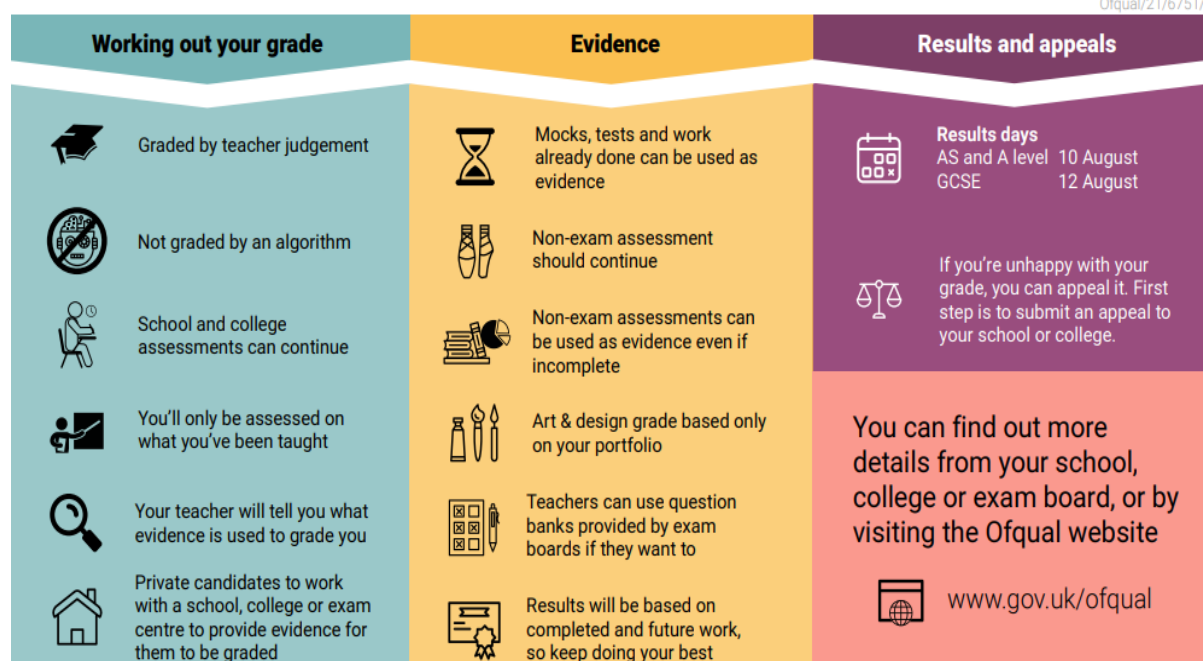

How GCSEs, AS and A levels will be awarded in summer 2021

ofqual

Ofqual/21/6751/2

Barr Beacon School
Old Hall Lane
Aldridge
Walsall
WS9 0RF
West Midlands

0121 366 6600

@barrbeaconsch

postbox@barrbeaconschool.co.uk